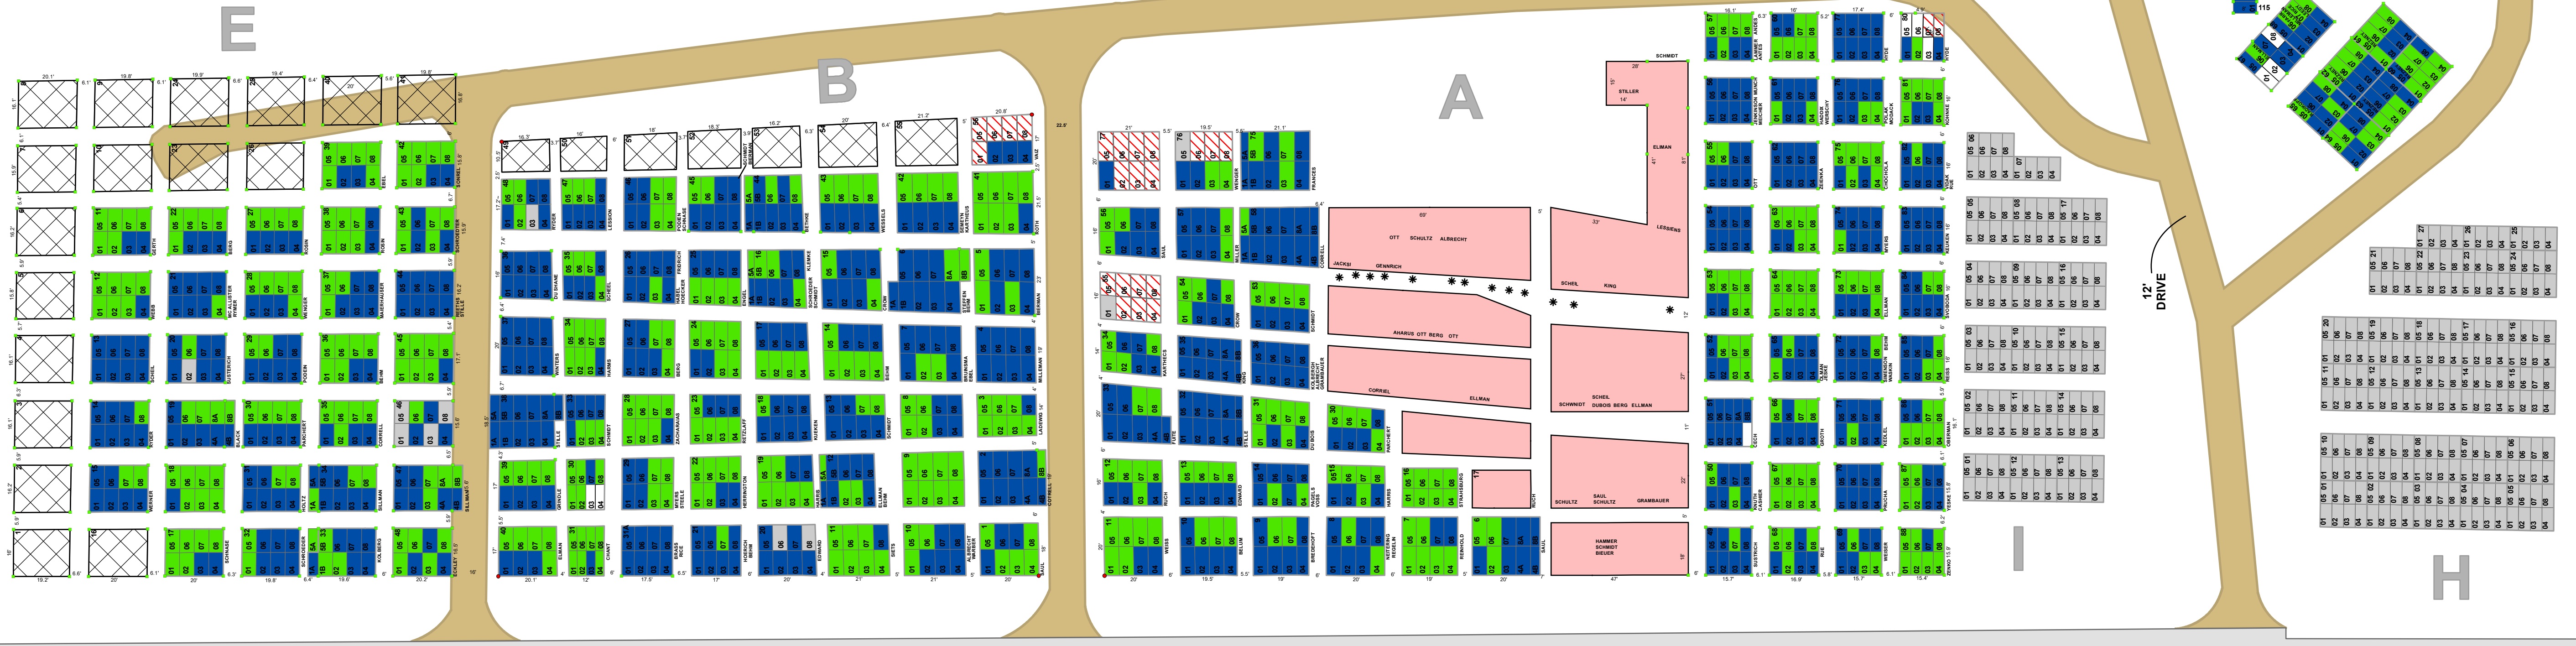

HISTORIC CEMETERY

GRAND HAVEN TOWNSHIP
OTTAWA COUNTY, MICHIGAN

PLOT STATUS

November 2022

SCALE: 1" = 30'

LEGEND

Plots	LOTS	POINT FEATURES
Unrecorded	REGULAR	CONCRETE MARKER
Occupied	ABANDONED	GRAVE SITE IN ISLE
Reserved	UNRECORDED	IRON STAKE
Vacant		
Unavailable