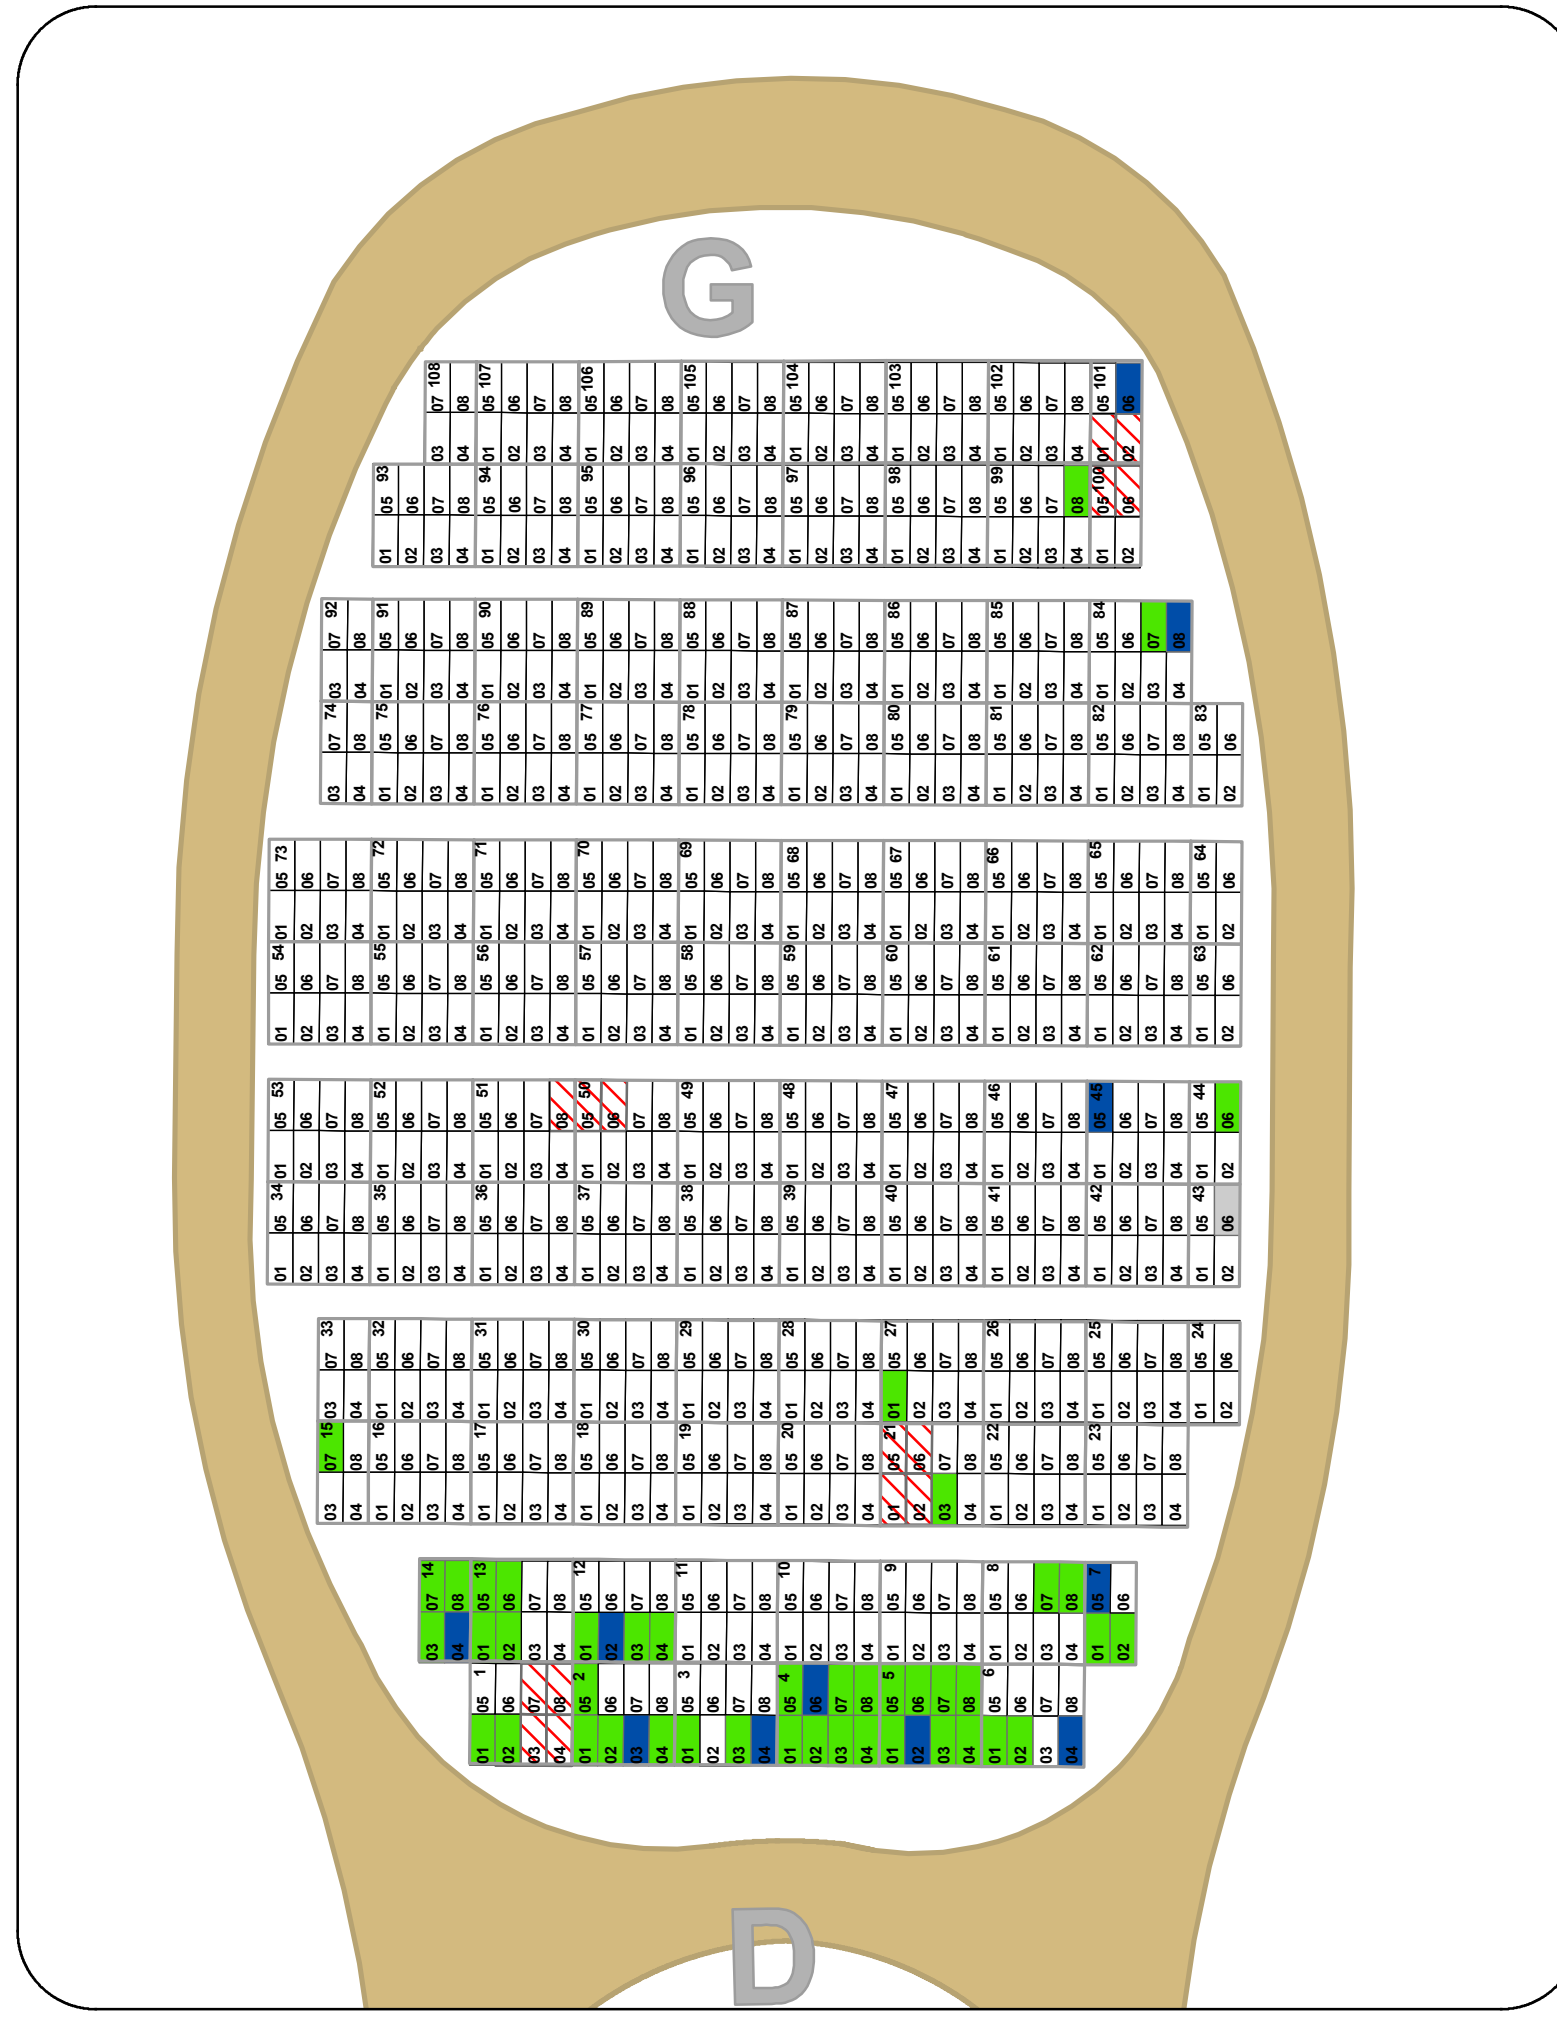

↑ TO BLOCK "G" ↑
(See left for detail)