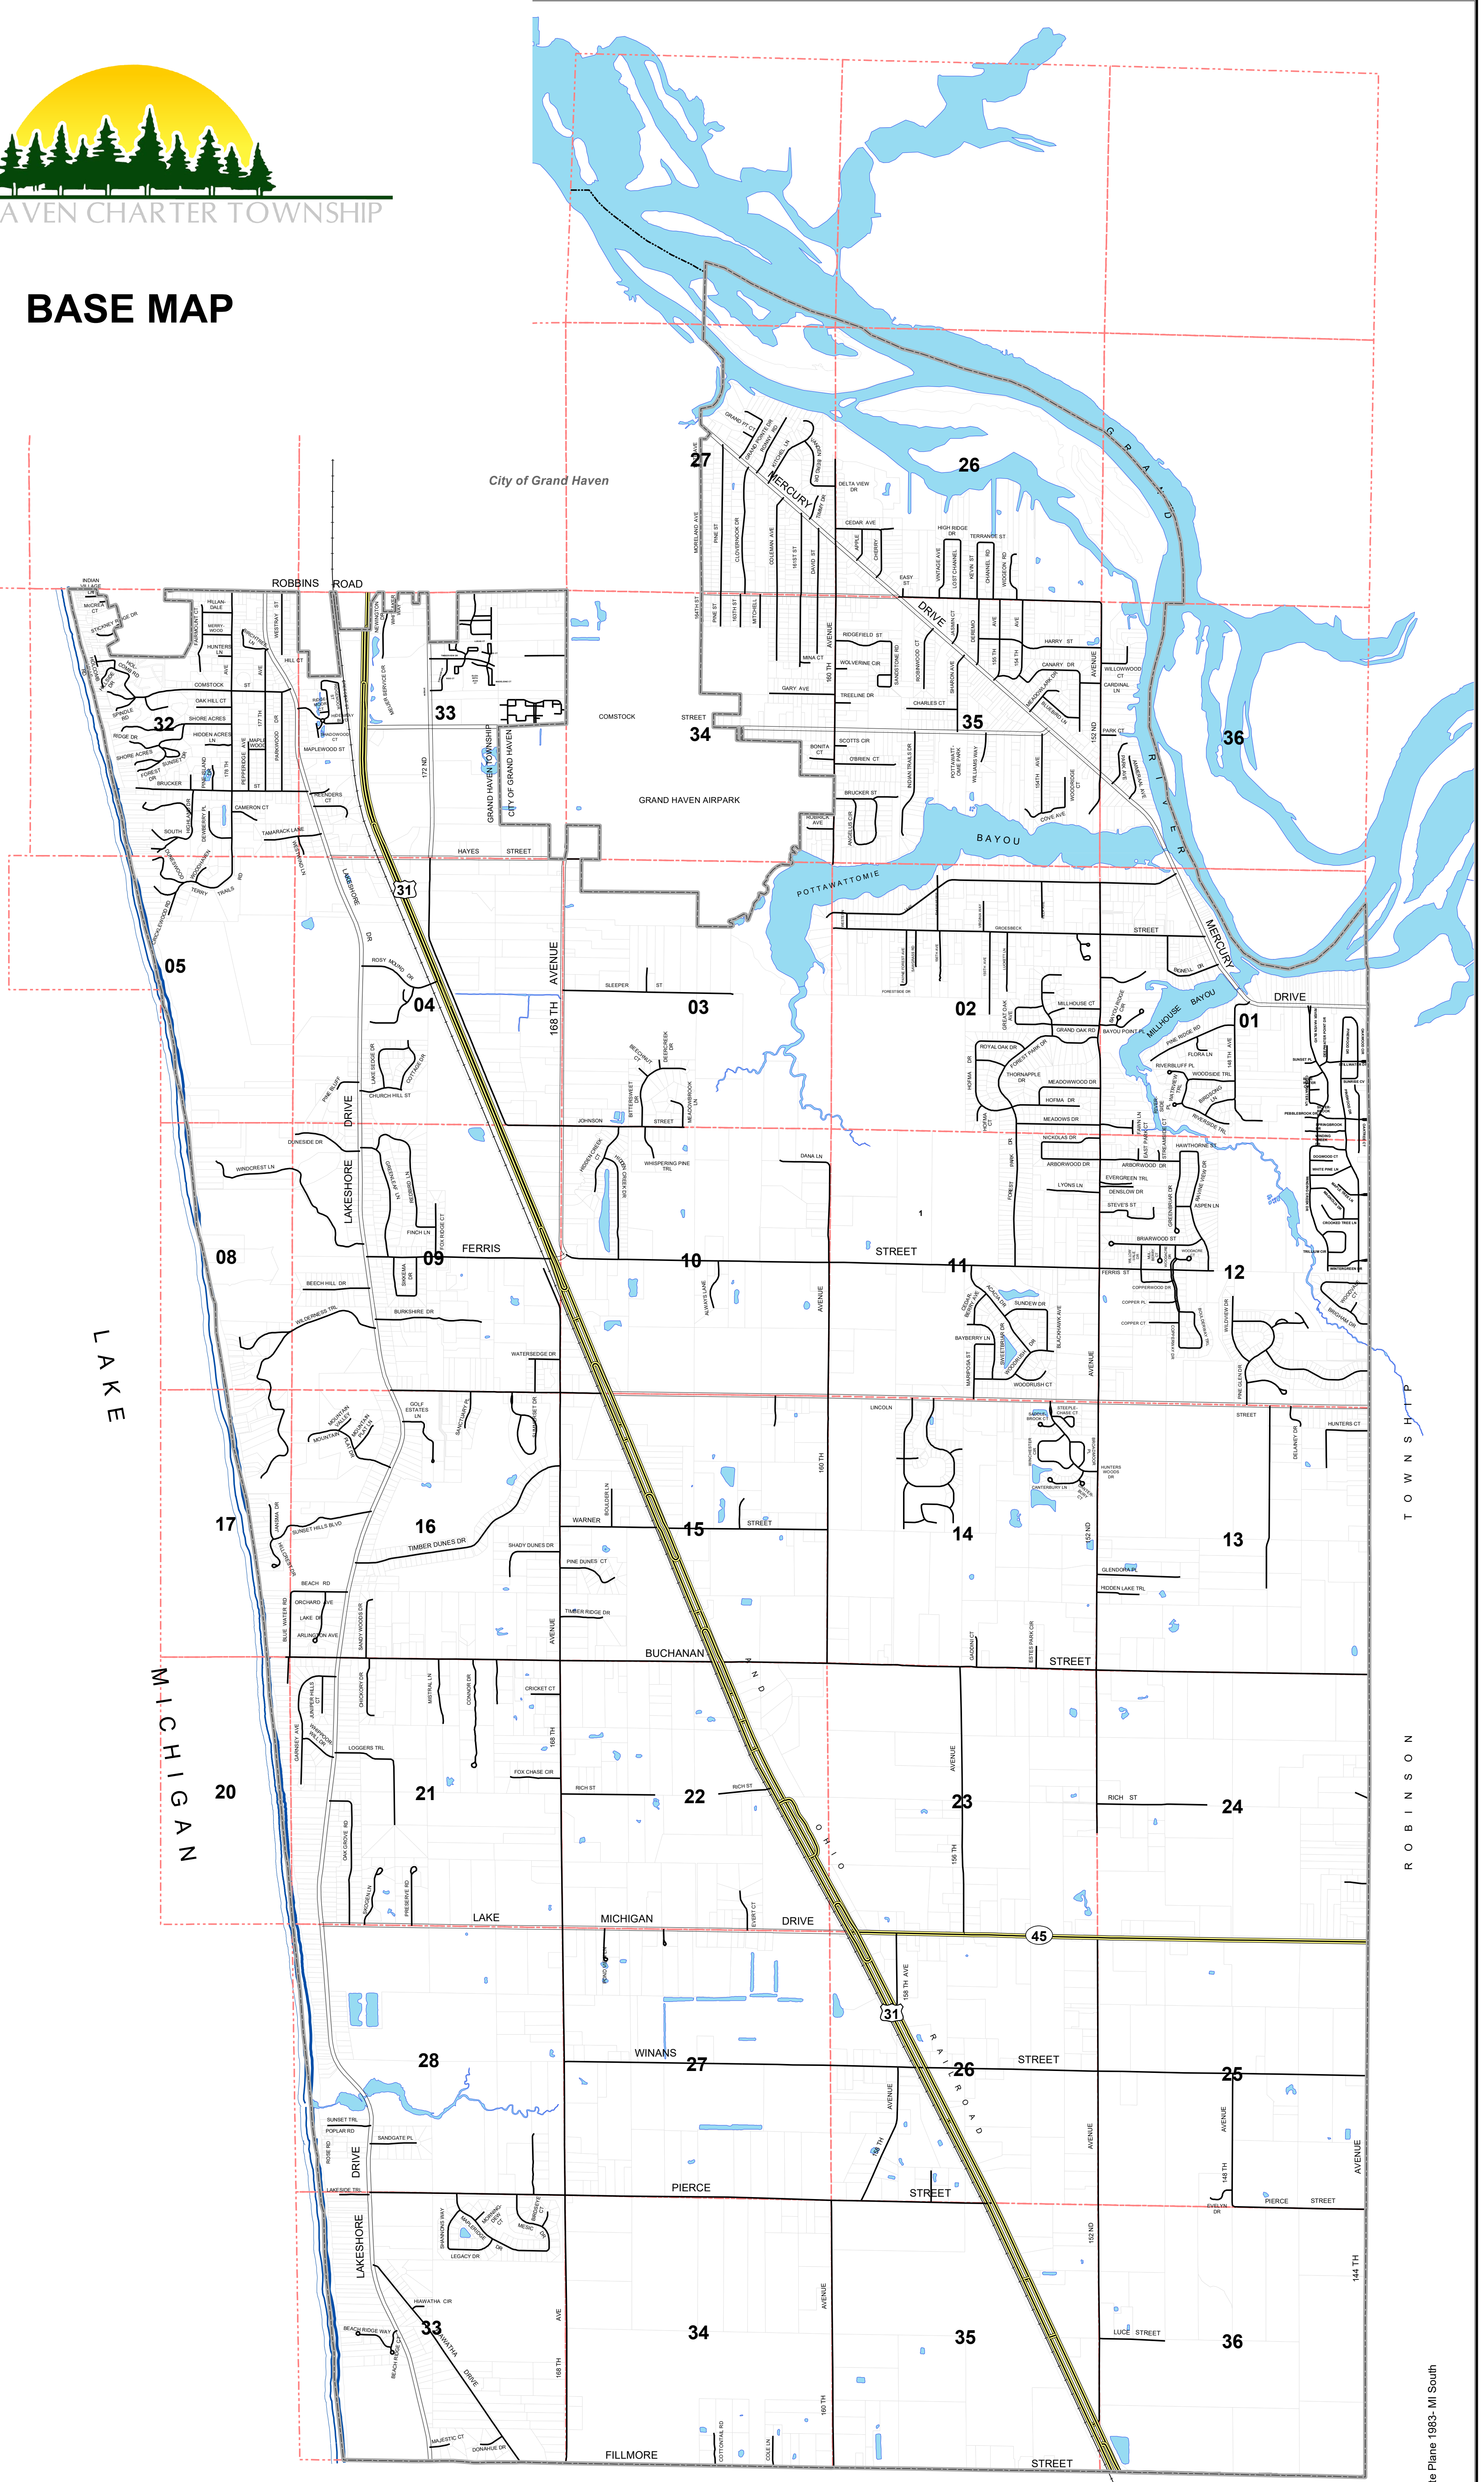

GRAND HAVEN CHARTER TOWNSHIP

BASE MAP

Sources:
Grand Haven Township Community Development Dept.
Ottawa County GIS
Date: 11/2/2023
Note: Data is subject to change. GHT does not guarantee the accuracy of this map.

GRAND HAVEN CHARTER TOWNSHIP
OTTAWA COUNTY, MICHIGAN

Coordinate System: State Plane 1983- MI South